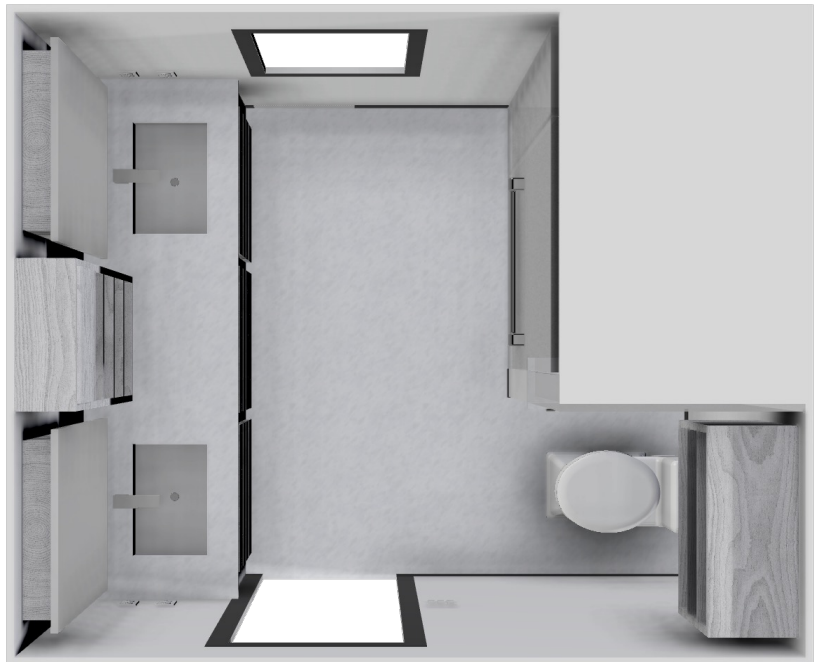

Small Bathroom Remodel

Current State

Interactive
3D View

Future State

View 1

Applied Changes

- Remove closet
- Replace vanity with wall-to-wall double-sink unit
- Modernize color scheme
- Remove soffit section above shower
- Modernize shower display with half-glass wall to open space
- Add floating cabinets above toilet

Interactive 3D View

Future State

View 2

Applied Changes

- Remove closet
- Replace vanity with wall-to-wall double-sink unit
- Modernize color scheme
- Remove soffit section above shower
- Modernize shower display with half-glass wall to open space
- Add floating cabinets above toilet

Interactive 3D View

Future State

View 3

Applied Changes

- Remove closet
- Replace vanity with wall-to-wall double-sink unit
- Modernize color scheme
- Remove soffit section above shower
- Modernize shower display with half-glass wall to open space
- Add floating cabinets above toilet

Interactive 3D View

Future State

Top View

Applied Changes

- Remove closet
- Replace vanity with wall-to-wall double-sink unit
- Modernize color scheme
- Remove soffit section above shower
- Modernize shower display with half-glass wall to open space
- Add floating cabinets above toilet