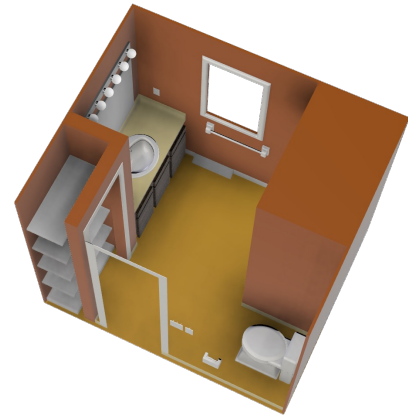

Small Bathroom Remodel

Current State

Interactive
3D View

Future State

View 1

Applied Changes

- Remove closet
- Replace vanity with wall-to-wall double-sink unit
- Modernize color scheme
- Remove soffit section above shower
- Modernize shower display with half-glass wall to open space
- Add floating cabinets above toilet

Interactive 3D View

Future State

View 2

Applied Changes

- Remove closet
- Replace vanity with wall-to-wall double-sink unit
- Modernize color scheme
- Remove soffit section above shower
- Modernize shower display with half-glass wall to open space
- Add floating cabinets above toilet

Interactive 3D View

Future State

View 3

Applied Changes

- Remove closet
- Replace vanity with wall-to-wall double-sink unit
- Modernize color scheme
- Remove soffit section above shower
- Modernize shower display with half-glass wall to open space
- Add floating cabinets above toilet

Interactive 3D View

Future State

Top View

Applied Changes

- Remove closet
- Replace vanity with wall-to-wall double-sink unit
- Modernize color scheme
- Remove soffit section above shower
- Modernize shower display with half-glass wall to open space
- Add floating cabinets above toilet