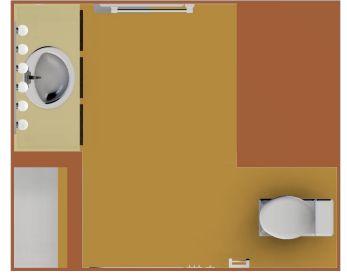

Interactive 3D View

Future State

View 2

Applied Changes

- Remove closet
- Replace vanity with wall-to-wall double-sink unit
- Modernize color scheme
- Remove soffit section above shower
- Modernize shower display with half-glass wall to open space
- Add floating cabinets above toilet

Interactive 3D View

Future State

View 3

Applied Changes

- Remove closet
- Replace vanity with wall-to-wall double-sink unit
- Modernize color scheme
- Remove soffit section above shower
- Modernize shower display with half-glass wall to open space
- Add floating cabinets above toilet

Interactive 3D View

Future State

Top View

Applied Changes

- Remove closet
- Replace vanity with wall-to-wall double-sink unit
- Modernize color scheme
- Remove soffit section above shower
- Modernize shower display with half-glass wall to open space
- Add floating cabinets above toilet

Interactive 3D View