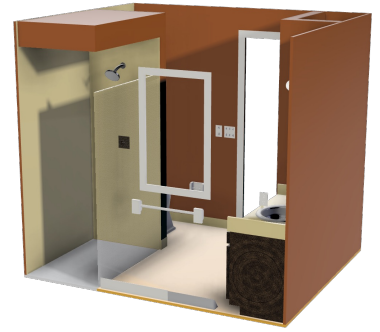

Small Bathroom Remodel

Current State

Interactive
3D View

Future State

View 1

Applied Changes

- Remove closet
- Replace vanity with wall-to-wall double-sink unit
- Modernize color scheme
- Remove soffit section above shower
- Modernize shower display with half-glass wall to open space
- Add floating cabinets above toilet

Interactive 3D View

Future State

View 2

Applied Changes

- Remove closet
- Replace vanity with wall-to-wall double-sink unit
- Modernize color scheme
- Remove soffit section above shower
- Modernize shower display with half-glass wall to open space
- Add floating cabinets above toilet

Interactive 3D View

Future State

View 3

Applied Changes

- Remove closet
- Replace vanity with wall-to-wall double-sink unit
- Modernize color scheme
- Remove soffit section above shower
- Modernize shower display with half-glass wall to open space
- Add floating cabinets above toilet

Interactive 3D View

Future State

Top View

Applied Changes

- Remove closet
- Replace vanity with wall-to-wall double-sink unit
- Modernize color scheme
- Remove soffit section above shower
- Modernize shower display with half-glass wall to open space
- Add floating cabinets above toilet