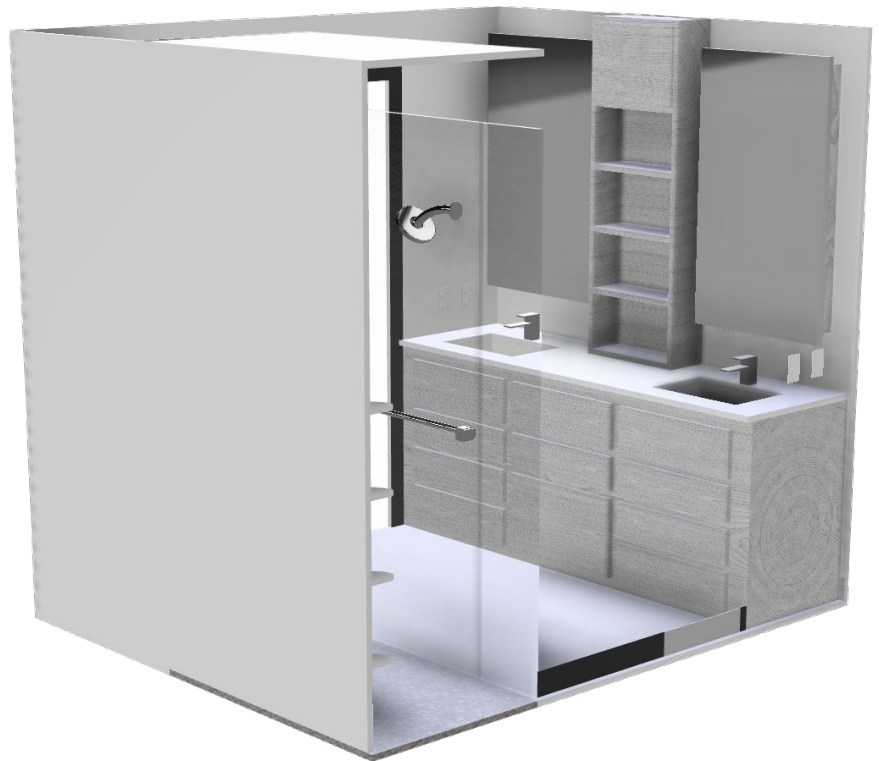

Small Bathroom Remodel

Current State

Interactive
3D View

Future State

View 1

Applied Changes

- Remove closet
- Replace vanity with wall-to-wall double-sink unit
- Modernize color scheme
- Remove soffit section above shower
- Modernize shower display with half-glass wall to open space
- Add floating cabinets above toilet

Interactive 3D View

Future State

View 2

Applied Changes

- Remove closet
- Replace vanity with wall-to-wall double-sink unit
- Modernize color scheme
- Remove soffit section above shower
- Modernize shower display with half-glass wall to open space
- Add floating cabinets above toilet

Interactive 3D View

Future State

View 3

Applied Changes

- Remove closet
- Replace vanity with wall-to-wall double-sink unit
- Modernize color scheme
- Remove soffit section above shower
- Modernize shower display with half-glass wall to open space
- Add floating cabinets above toilet

Interactive 3D View

Future State

Top View

Applied Changes

- Remove closet
- Replace vanity with wall-to-wall double-sink unit
- Modernize color scheme
- Remove soffit section above shower
- Modernize shower display with half-glass wall to open space
- Add floating cabinets above toilet