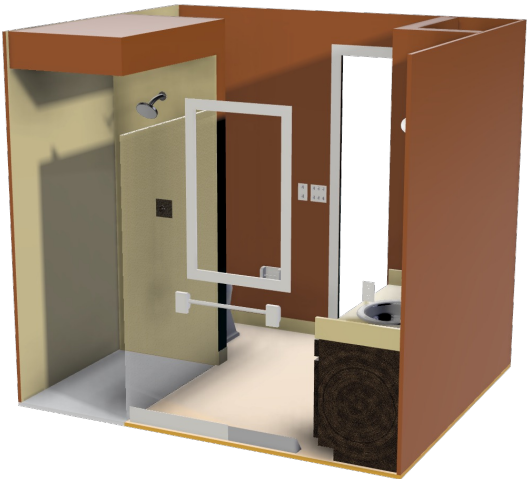

Small Bathroom Remodel

Current State

Interactive
3D View

Future State

View 1

Applied Changes

- Remove closet
- Replace vanity with wall-to-wall double-sink unit
- Modernize color scheme
- Remove soffit section above shower
- Modernize shower display with half-glass wall to open space
- Add floating cabinets above toilet

Interactive 3D View

Future State

View 2

Applied Changes

- Remove closet
- Replace vanity with wall-to-wall double-sink unit
- Modernize color scheme
- Remove soffit section above shower
- Modernize shower display with half-glass wall to open space
- Add floating cabinets above toilet

Interactive 3D View

Future State

View 3

Applied Changes

- Remove closet
- Replace vanity with wall-to-wall double-sink unit
- Modernize color scheme
- Remove soffit section above shower
- Modernize shower display with half-glass wall to open space
- Add floating cabinets above toilet

Interactive 3D View

Future State

Top View

Applied Changes

- Remove closet
- Replace vanity with wall-to-wall double-sink unit
- Modernize color scheme
- Remove soffit section above shower
- Modernize shower display with half-glass wall to open space
- Add floating cabinets above toilet