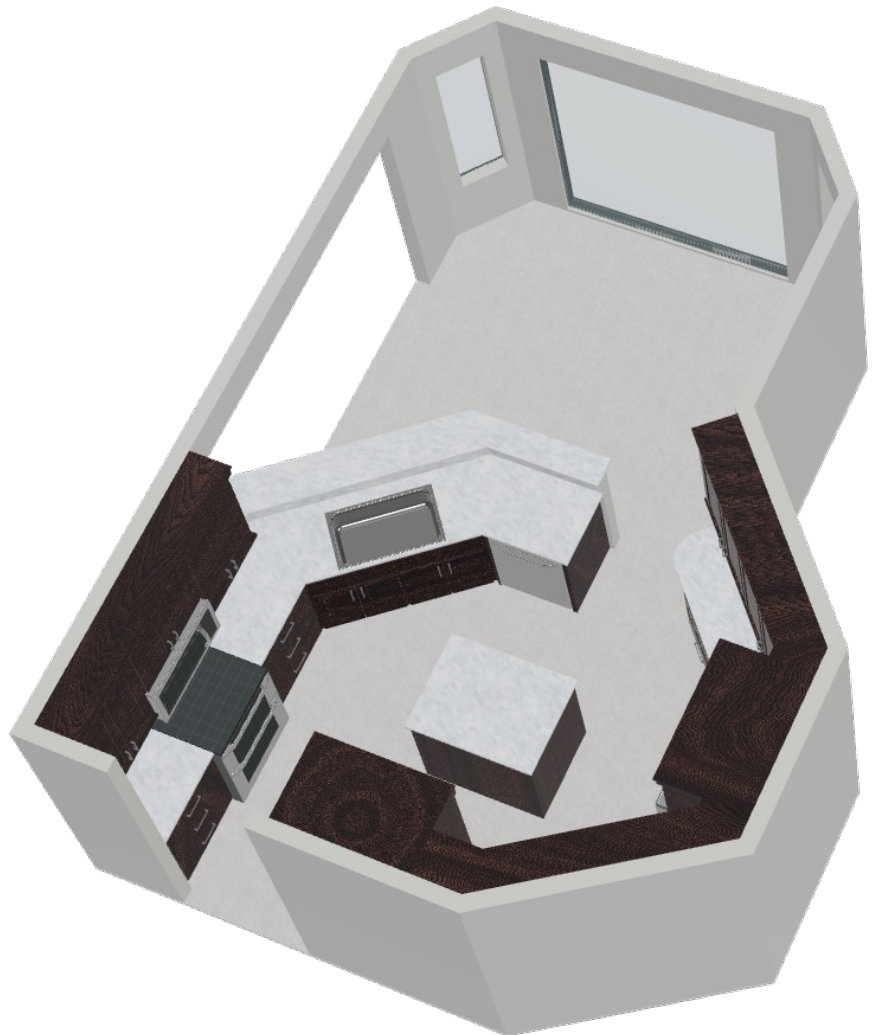

Future State

Option 3: New Pantry Fridge by Pantry

View 2

Applied Changes

- Replace pantry with new full pantry unit
- Extended & rounded cabinet corner countertop
- Increase Island size
- Add drinks fridge in lower cabinet area under next to new, full pantry
- [Assumes this fridge](#)
- Raise cabinets to ceiling
- Darken cabinet wood
- Simplify cabinet design
- Change lower cabinets to drawers
- Backsplash to marble
- Cabinet under-glow lighting (not seen)

Interactive 3D View