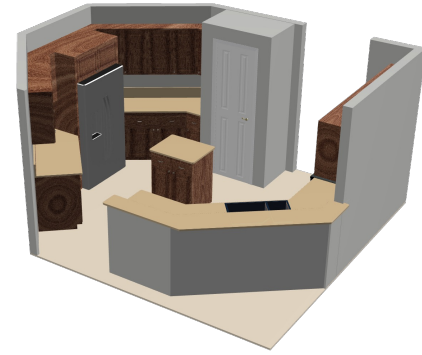

Future State

Option 3.1: New Pantry Corner Fridge (1)

View 1

Applied Changes

- Replace pantry with new full pantry unit
- Add drinks fridge under cabinet corner, opening towards the dining room
- Increase Island size
- Raise cabinets to ceiling
- Darken cabinet wood
- Simplify cabinet design
- Change lower cabinets to drawers
- Backsplash to marble
- Cabinet under-glow lighting (not seen)

Interactive 3D View