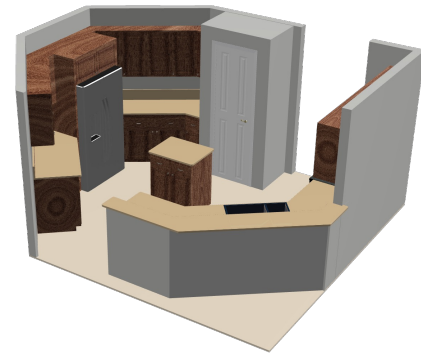

Future State

Option 3: New Pantry Fridge by Pantry

View 1

Applied Changes

- Replace pantry with new full pantry unit
- Extended & rounded cabinet corner countertop
- Increase Island size
- Add drinks fridge in lower cabinet area under next to new, full pantry
- [Assumes this fridge](#)
- Raise cabinets to ceiling
- Darken cabinet wood
- Simplify cabinet design
- Change lower cabinets to drawers
- Backsplash to marble
- Cabinet under-glow lighting (not seen)

Interactive 3D View