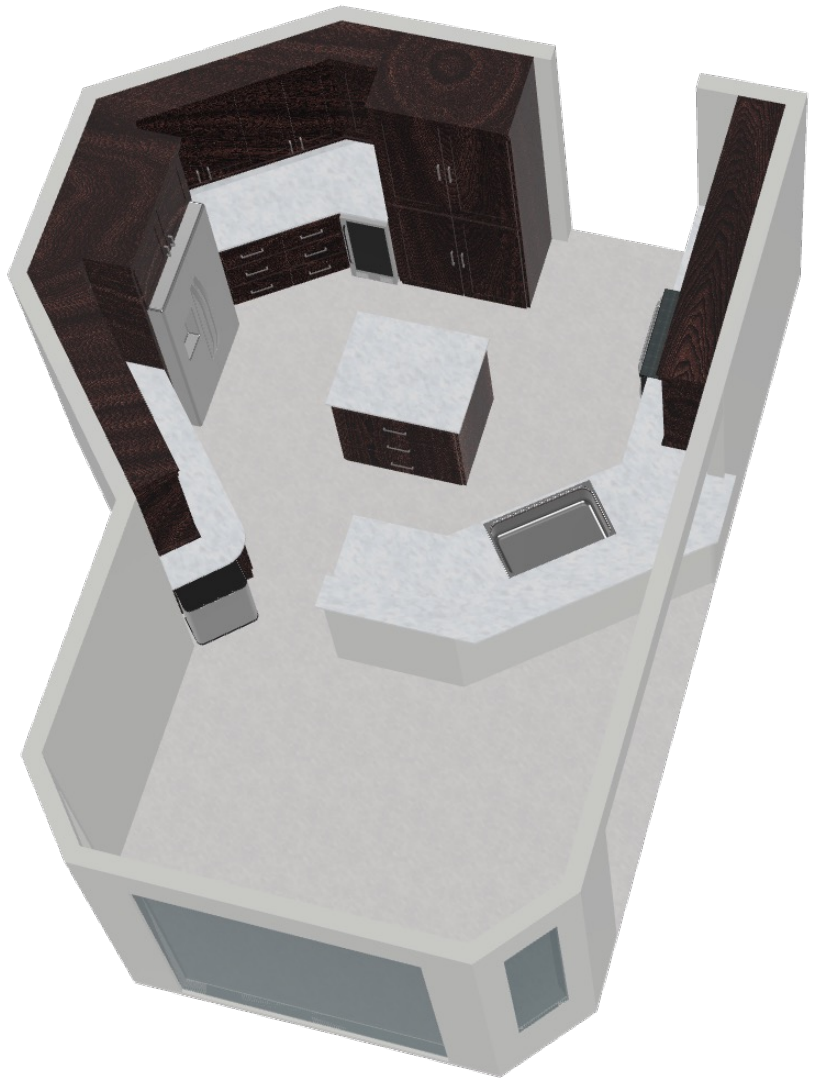

Future State

Option 2: New Pantry Fridge by Pantry

View 3

Applied Changes

- Replace pantry with new full pantry unit
- Extended & rounded cabinet corner countertop
- Increase Island size
- Add drinks fridge in lower cabinet area under next to new, full pantry
- [Assumes this fridge](#)
- Raise cabinets to ceiling
- Darken cabinet wood
- Simplify cabinet design
- Change lower cabinets to drawers
- Backsplash to marble
- Cabinet under-glow lighting (not seen)

Interactive 3D View