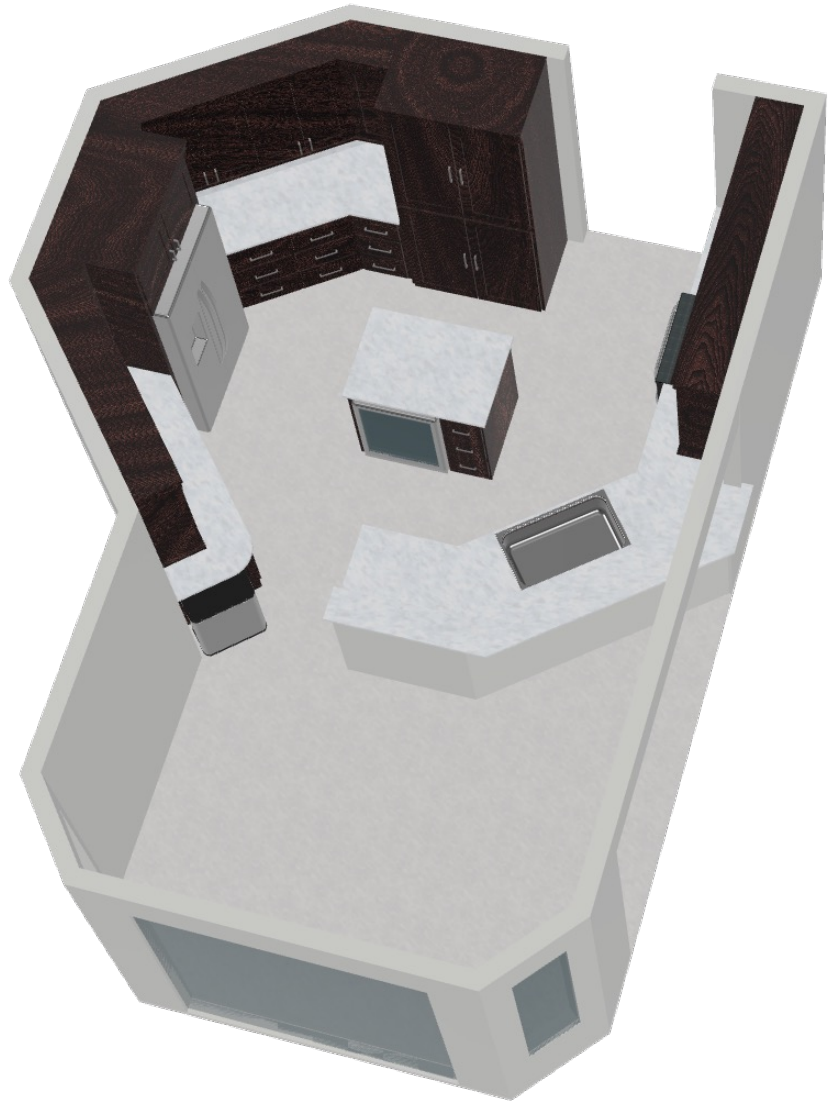

Future State

Option 2: New Pantry Island Fridge

View 3

Applied Changes

- Replace pantry with new full pantry unit
- Extended & rounded cabinet corner countertop
- Increase Island size & add drinks fridge in island
- Raise cabinets to ceiling
- Darken cabinet wood
- Simplify cabinet design
- Change lower cabinets to drawers
- Backsplash to marble
- Cabinet under-glow lighting (not seen)

Interactive 3D View